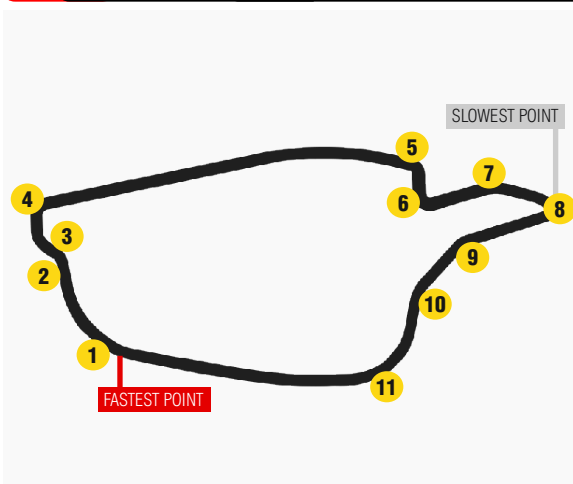

LOCATION PUKEKOHE, NEW ZEALAND

TRACK LENGTH 2.91KM

TRACK DIRECTION CLOCKWISE

AVERAGE SPEED 167KM/H

TOP SPEED 258KM/H

CONTROL TYRES 32 SOFT

RACE FORMAT 2 X 200KM

BEST VANTAGE POINT
Standing on the outside at the Mountain Bend is the best place to watch the drivers tackle the fast sweeps onto the Main Straight