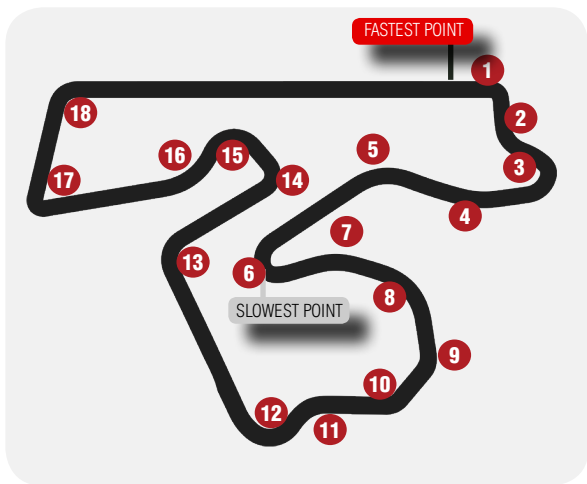

LOCATION TALEM BEND, SOUTH AUSTRALIA

 TRACK LENGTH 4.95KM	 TRACK DIRECTION CLOCKWISE
 AVERAGE SPEED 162KM/H	 TOP SPEED 270KM/H
 CONTROL TYRES 28 SOFT	 RACE FORMAT 120KM + 200KM
 BEST VANTAGE POINT The Park n View section gives spectators a view of the tricky Turn 5 sweeper into the Turn 6 hairpin	 2018 EVENT HIGHLIGHT The Supercars Championship field made its debut at The Bend in the circuit's biggest event to date

QUALIFYING LAP RECORD 1:48.6498s - Jamie Whincup ZB Commodore, 2018	RACE LAP RECORD 1:50.5833s - Jamie Whincup ZB Commodore, 2018	MOST POLE POSITIONS Jamie Whincup 2 pole positions	MOST RACE WINS Jamie Whincup, Shane van Gisbergen 1 race win
---	---	--	--