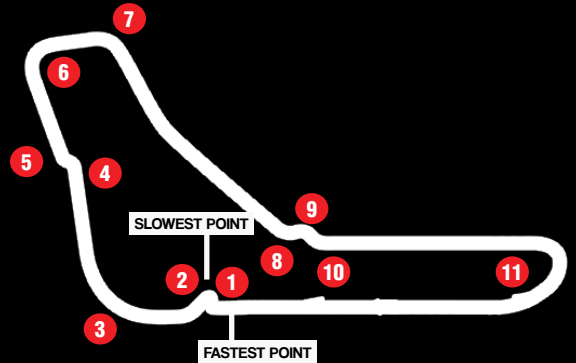

TRACK PHILLIP ISLAND

TRACK MONZA

RACE 1 + RACE 2

RACE 3

TRACK LENGTH
4.44KM

RACE 1
9 LAPS

RACE 2
16 LAPS

RACE 3
19 LAPS

TRACK LENGTH
5.79KM

GRIDS
RACE 1: QUALIFYING RACE 2: REVERSE GRID
RACE 3: QUALIFYING

LEADER BOARD

DRIVERS' STANDINGS

POS	DRIVER	POINTS	POS	DRIVER	POINTS
1	Scott McLaughlin		6	David Reynolds	
2	Jamie Whincup		7	Lee Holdsworth	
3	Chaz Mostert		8	Mark Winterbottom	
4	Cameron Waters		9	Fabian Coulthard	
5	Will Davison		10	Rick Kelly	