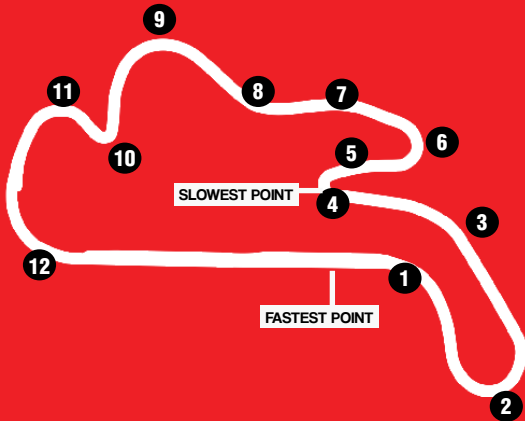

TRACK PHILLIP ISLAND

TRACK MONZA

RACE 1 + RACE 2

RACE 3

TRACK LENGTH
4.44KM

RACE 1
9 LAPS

RACE 2
16 LAPS

RACE 3
19 LAPS

TRACK LENGTH
5.79KM

GRIDS
RACE 1: QUALIFYING RACE 2: REVERSE GRID
RACE 3: QUALIFYING

LEADER BOARD

DRIVERS' STANDINGS

POS	DRIVER	POINTS	POS	DRIVER	POINTS
1	Scott McLaughlin		6	David Reynolds	
2	Jamie Whincup		7	Lee Holdsworth	
3	Chaz Mostert		8	Mark Winterbottom	
4	Cameron Waters		9	Fabian Coulthard	
5	Will Davison		10	Rick Kelly	